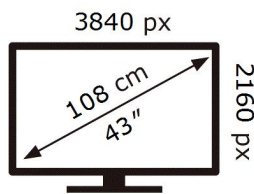

QE43LS03BGU

54 kWh/1000h

ABCDEF **G**

115 kWh/1000h

2019/2013