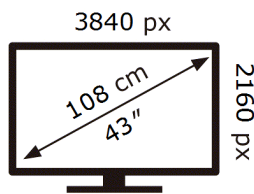

SAMSUNG

QE43LS03BGU

54 kWh/1000h

ABCDEF **G**

115 kWh/1000h

2019/2013

ENERG ⚡

SAMSUNG