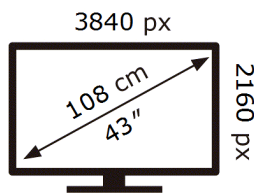

SAMSUNG

QE43LS03DAU

53 kWh/1000h

ABCDEF **G**

112 kWh/1000h

2019/2013

ENERG 

SAMSUNG