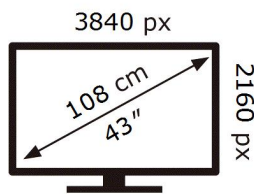

QE43LS03DAU

53 kWh/1000h

ABCDEF **G**

112 kWh/1000h

2019/2013