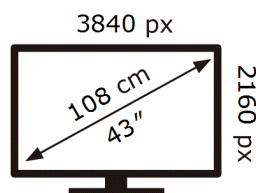

ENERG

Samsung

QE43LS03HEU

51 kWh/1000h

ABCDEF **G**

108 kWh/1000h

2019/2013