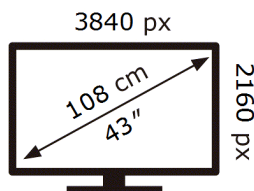

Samsung

QE43LS03HEU

51 kWh/1000h

ABCDEF **G**

108 kWh/1000h

ENERG

Samsung

QE43LS03HEU