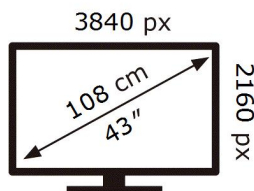

QE43LS05BAU

65 kWh/1000h

ABCDEF **G**

HDR

99 kWh/1000h

2019/2013