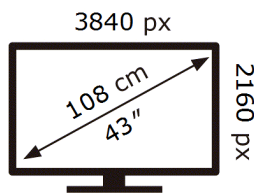

SAMSUNG

QE43LS05BAU

65 kWh/1000h

ABCDEF **G**

99 kWh/1000h

2019/2013

ENERG

SAMSUNG