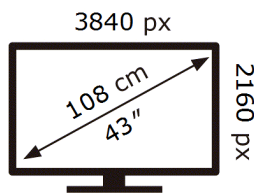

115 kWh/1000h

ABCDEF **G**

135 kWh/1000h

ENERG 

SAMSUNG

QE43LS05TAU

115 kWh/1000h

ABCDEF **G**