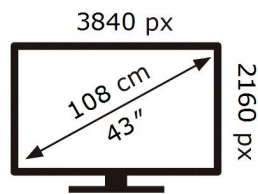

QE43LS05TCU

**67** kWh/1000h

ABCDEF **G**

**HDR**

**97** kWh/1000h

2019/2013