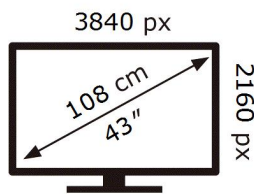

QE43Q60AAU

66 kWh/1000h

ABCDEF **G**

HDR

96 kWh/1000h

2019/2013