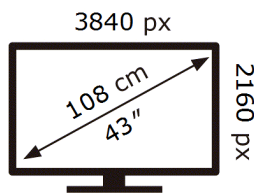

SAMSUNG

QE43Q60AAU

66 kWh/1000h

ABCDEF **G**

96 kWh/1000h

2019/2013

ENERG 

SAMSUNG