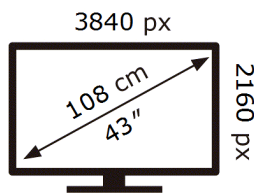

SAMSUNG

QE43Q60BAU

65 kWh/1000h

ABCDEF **G**

101 kWh/1000h

2019/2013

ENERG 

SAMSUNG