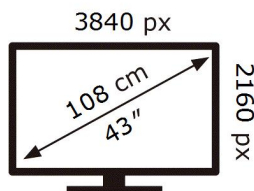

QE43Q60BAU

65 kWh/1000h

ABCDEF **G**

101 kWh/1000h

2019/2013