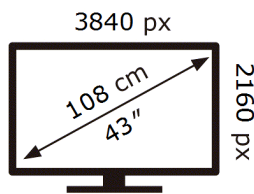

SAMSUNG

QE43Q65BAU

65 kWh/1000h

ABCDEF **G**

101 kWh/1000h

2019/2013

ENERG 

SAMSUNG