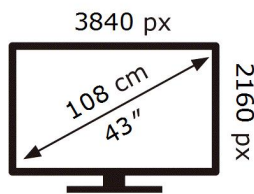

QE43Q65BAU

65 kWh/1000h

ABCDEF **G**

101 kWh/1000h

2019/2013