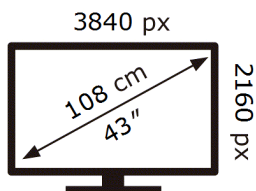

ENERG

Samsung

QE43QN70HAU

45 kWh/1000h

ABCDEF **G**

105 kWh/1000h

2019/2013