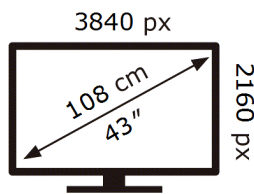

Samsung

QE43QN70HAU

45 kWh/1000h

ABCDEF **G**

105 kWh/1000h

ENERG

Samsung

QE43QN70HAU