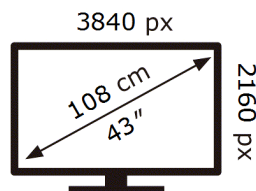

Samsung

QE43QN73HAU

45 kWh/1000h

ABCDEF **G**

105 kWh/1000h

ENERG

Samsung

QE43QN73HAU