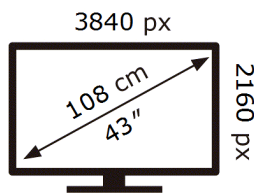

SAMSUNG

QE43QN93DAT

51 kWh/1000h

ABCDEF **G**

106 kWh/1000h

2019/2013

ENERG

SAMSUNG