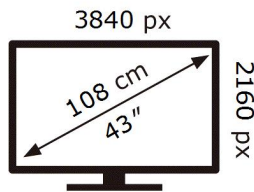

QE43QN93DAT

51 kWh/1000h

ABCDEF **G**

106 kWh/1000h

2019/2013