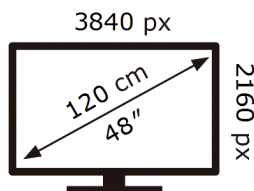

Samsung

QE48S83HAE

62 kWh/1000h

ABCDEF **G**

106 kWh/1000h

2019/2013

ENERG 

Samsung