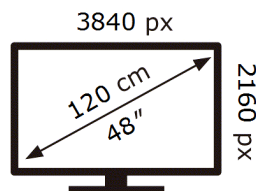

QE48S83HAE

62 kWh/1000h

ABCDEF **G**

106 kWh/1000h

2019/2013