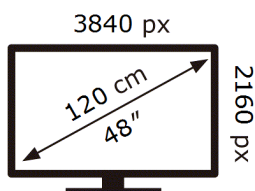

QE48S85HAE

62 kWh/1000h

ABCDEF **G**

106 kWh/1000h

2019/2013