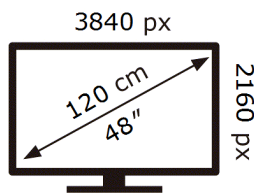

Samsung

QE48S85HAE

62 kWh/1000h

ABCDEF **G**

106 kWh/1000h

2019/2013

ENERG ⚡

Samsung