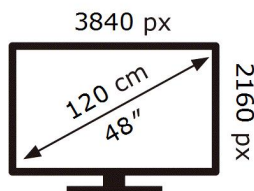

QE48S90DAE

66 kWh/1000h

ABCDEF **G**

103 kWh/1000h

2019/2013