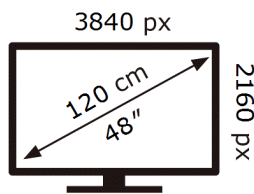

SAMSUNG

QE48S90DAE

66 kWh/1000h

ABCDEF **G**

103 kWh/1000h

2019/2013

ENERG

SAMSUNG