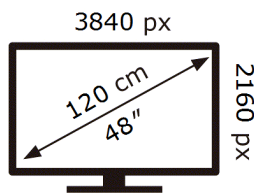

Samsung

QE48S90HAE

62 kWh/1000h

ABCDEF **G**

132 kWh/1000h

ENERG ⚡

Samsung

QE48S90HAE