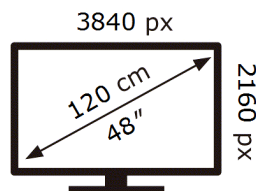

ENERG

Samsung

QE48S93DAE

66 kWh/1000h

ABCDEF **G**

103 kWh/1000h

2019/2013