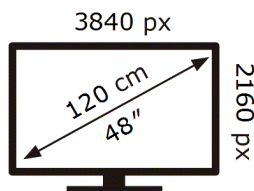

Samsung

QE48S93DAE

66 kWh/1000h

ABCDEF **G**

103 kWh/1000h

ENERG

Samsung

QE48S93DAE