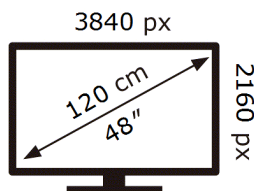

ENERG

Samsung

QE48S93HAE

62 kWh/1000h

ABCDEF **G**

132 kWh/1000h

2019/2013