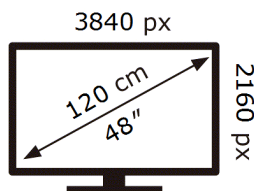

# ENERG

Samsung

QE48S95HHE

**61** kWh/1000h

ABCDEF **G**

**104** kWh/1000h

2019/2013