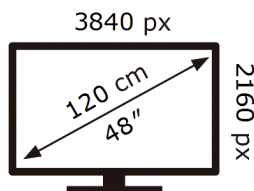

Samsung

QE48S95HHE

**61** kWh/1000h

ABCDEF **G**

**104** kWh/1000h