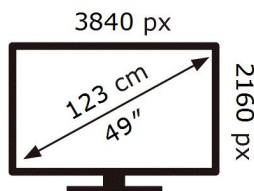

QE49LS01TAU

101 kWh/1000h

ABCDEF **G**

111 kWh/1000h

2019/2013