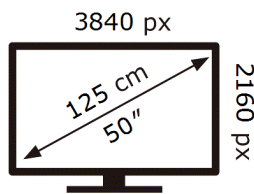

SAMSUNG

QE50LS01BBU

79 kWh/1000h

ABCDEF **G**

132 kWh/1000h

2019/2013

ENERG

SAMSUNG