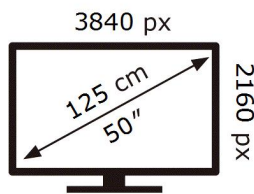

QE50LS01BBU

79 kWh/1000h

ABCDEF **G**

132 kWh/1000h

2019/2013