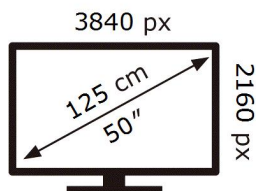

QE50Q60TAU

87 kWh/1000h

ABCDEF **G**

HDR

97 kWh/1000h

2019/2013