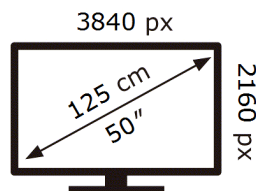

ENERG ⚡

Samsung

QE50Q67DAU

52 kWh/1000h

ABCDEF **G**

102 kWh/1000h

2019/2013