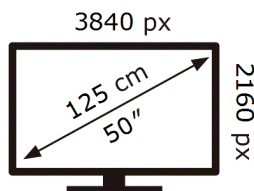

SAMSUNG

QE50Q80AAT

92 kWh/1000h

ABCDEF **G**

217 kWh/1000h

2019/2013