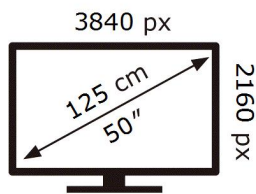

QE50Q80AAT

92 kWh/1000h

ABCDEF **G**

HDR

217 kWh/1000h

2019/2013