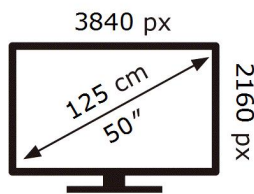

QE50QN90AAT

65 kWh/1000h

ABCDEF **G**

130 kWh/1000h

2019/2013