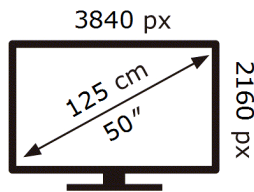

SAMSUNG

QE50QN90AAT

65 kWh/1000h

ABCDEF **G**

130 kWh/1000h

2019/2013

ENERG 

SAMSUNG