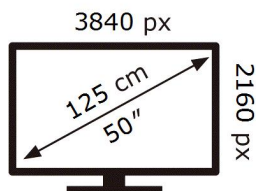

QE50QN93DAT

61 kWh/1000h

ABCDEF **G**

133 kWh/1000h

2019/2013