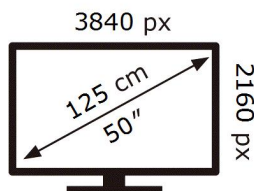

QE50QN94AAT

65 kWh/1000h

ABCDEF **G**

130 kWh/1000h

2019/2013