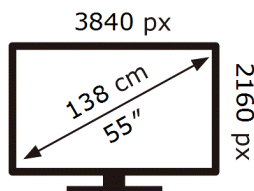

Samsung

QE55LS01DBU

76 kWh/1000h

ABCDEF **G**

164 kWh/1000h

ENERG

Samsung

QE55LS01DBU