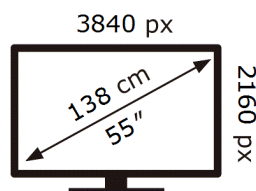

ENERG

Samsung

QE55LS01DBU

76 kWh/1000h

ABCDEF **G**

164 kWh/1000h

2019/2013