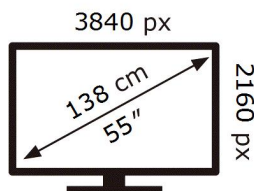

ENERG

SAMSUNG

QE55LS03BAU

103 kWh/1000h

ABCDEF **G**

191 kWh/1000h

2019/2013