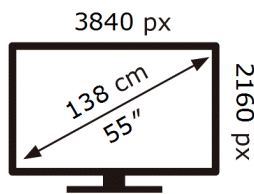

**SAMSUNG**

QE55LS03BAU

**103** kWh/1000h

ABCDEF **G**

**191** kWh/1000h

**ENERG** 

**SAMSUNG**

QE55LS03BAU