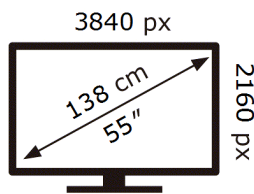

SAMSUNG

QE55LS03DAU

**83** kWh/1000h

ABCDEF **G**

**169** kWh/1000h

2019/2013

**ENERG** ⚡

**SAMSUNG**