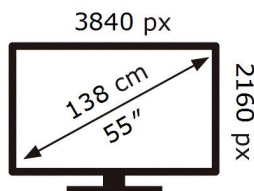

QE55LS03DAU

**83** kWh/1000h

ABCDEF **G**

**169** kWh/1000h

2019/2013