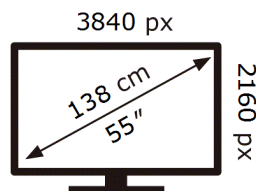

ENERG

Samsung

QE55LS03HAU

77 kWh/1000h

ABCDEF **G**

182 kWh/1000h

2019/2013