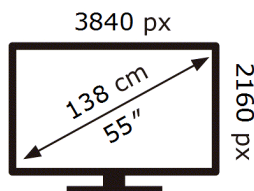

Samsung

QE55LS03HAU

77 kWh/1000h

ABCDEF **G**

182 kWh/1000h

ENERG

Samsung

QE55LS03HAU