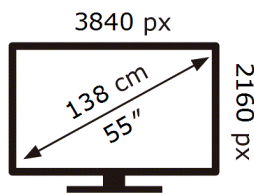

Samsung

QE55LS03HWU

77 kWh/1000h

ABCDEF **G**

179 kWh/1000h

ENERG 

Samsung

QE55LS03HWU