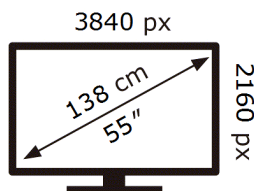

ENERG

Samsung

QE55LS03HWU

77 kWh/1000h

ABCDEF **G**

179 kWh/1000h

2019/2013