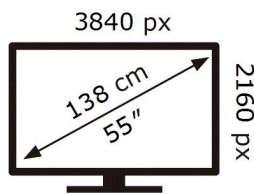

QE55LST7TCU

102 kWh/1000h

ABCDEF **G**

112 kWh/1000h

2019/2013