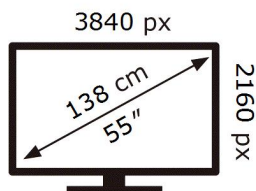

QE55Q60BAU

77 kWh/1000h

ABCDEF **G**

130 kWh/1000h

2019/2013