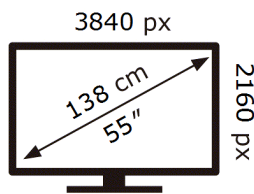

SAMSUNG

QE55Q60BAU

77 kWh/1000h

ABCDEF **G**

130 kWh/1000h

2019/2013

ENERG

SAMSUNG