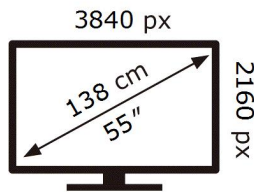

QE55Q60DAU

63 kWh/1000h

ABCDEF **G**

126 kWh/1000h

2019/2013