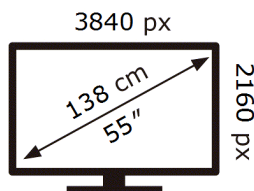

SAMSUNG

QE55Q60TAU

103 kWh/1000h

ABCDEF **G**

113 kWh/1000h

2019/2013