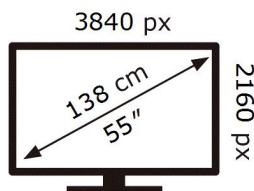

QE55Q60TAU

103 kWh/1000h

ABCDEF **G**

HDR

113 kWh/1000h

2019/2013