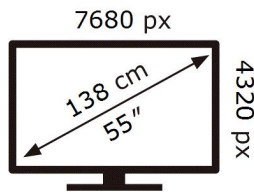

QE55Q700TAT

187 kWh/1000h

ABCDEF **G**

190 kWh/1000h

2019/2013