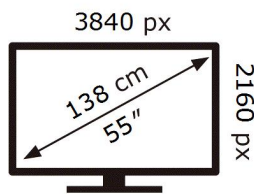

ENERG

SAMSUNG

QE55Q70AAT

77 kWh/1000h

ABCDEF **G**

150 kWh/1000h

2019/2013