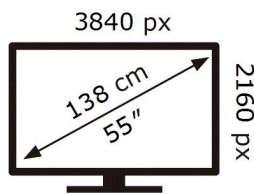

ENERG

SAMSUNG

QE55Q70TAT

132 kWh/1000h

ABCDEF **G**

136 kWh/1000h

2019/2013