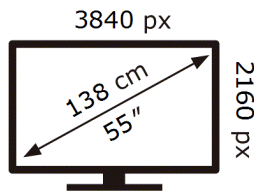

132 kWh/1000h

ABCDEF **G**

136 kWh/1000h

ENERG

SAMSUNG

QE55Q70TAT

132 kWh/1000h

ABCDEF **G**