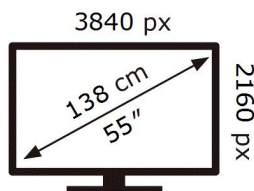

QE55Q80AAT

110 kWh/1000h

ABCDEF **G**

HDR

227 kWh/1000h

2019/2013