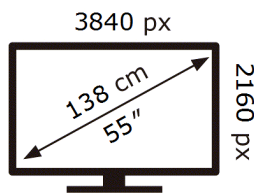

SAMSUNG

QE55Q80AAT

110 kWh/1000h

ABCDEF **G**

227 kWh/1000h

2019/2013

ENERG

SAMSUNG