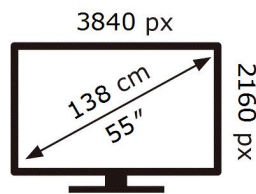

QE55Q80TAT

184 kWh/1000h

ABCDEF **G**

HDR

203 kWh/1000h

2019/2013