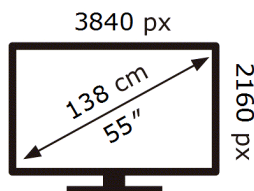

ENERG

Samsung

QE55QE1DAU

63 kWh/1000h

ABCDEF **G**

127 kWh/1000h

2019/2013