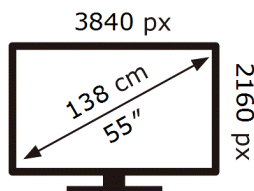

Samsung

QE55QE1DAU

**63** kWh/1000h

ABCDEF **G**

**127** kWh/1000h

**ENERG** 

Samsung

QE55QE1DAU