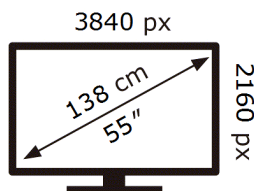

ENERG

Samsung

QE55QN1EHAU

62 kWh/1000h

ABCDEF **G**

180 kWh/1000h

2019/2013