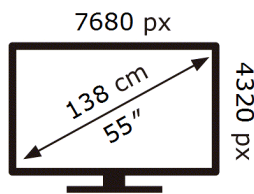

SAMSUNG

QE55QN700CT

84 kWh/1000h

ABCDEF **G**

234 kWh/1000h

2019/2013

ENERG

SAMSUNG