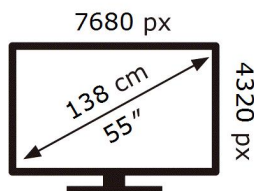

QE55QN700CT

84 kWh/1000h

ABCDEF **G**

HDR

234 kWh/1000h

2019/2013