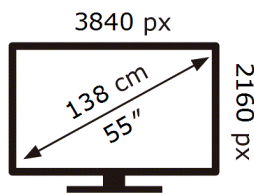

Samsung

QE55QN70HAU

62 kWh/1000h

ABCDEF **G**

180 kWh/1000h

ENERG 

Samsung

QE55QN70HAU