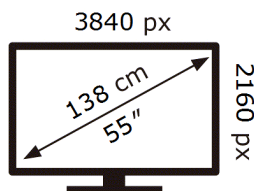

ENERG

Samsung

QE55QN70HAU

62 kWh/1000h

ABCDEF **G**

180 kWh/1000h

2019/2013