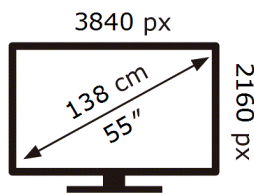

Samsung

QE55QN80HAU

64 kWh/1000h

ABCDEF **G**

204 kWh/1000h

2019/2013

ENERG ⚡

Samsung