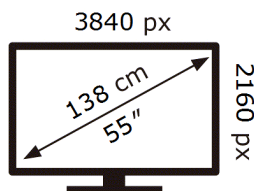

QE55QN80HAU

64 kWh/1000h

ABCDEF **G**

204 kWh/1000h

2019/2013