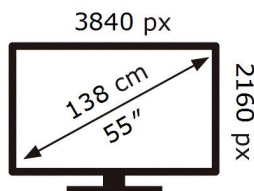

QE55QN85AAT

77 kWh/1000h

ABCDEF **G**

162 kWh/1000h

2019/2013