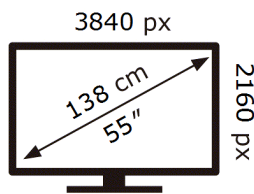

SAMSUNG

QE55QN85AAT

77 kWh/1000h

ABCDEF **G**

162 kWh/1000h

2019/2013

ENERG ⚡

SAMSUNG