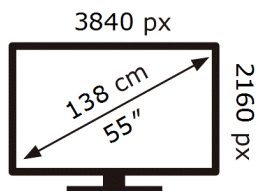

Samsung

QE55QN93DAT

77 kWh/1000h

ABCDEF **G**

174 kWh/1000h

ENERG 

Samsung

QE55QN93DAT