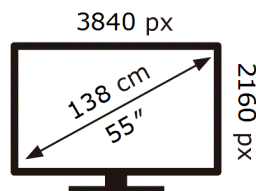

ENERG

Samsung

QE55QN93DAT

77 kWh/1000h

ABCDEF **G**

174 kWh/1000h

2019/2013