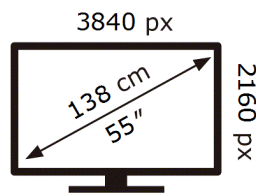

SAMSUNG

QE55QN94AAT

**84** kWh/1000h

ABCDEF **G**

**165** kWh/1000h

2019/2013

**ENERG** 

**SAMSUNG**