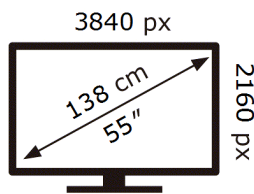

SAMSUNG

QE55QN95AAT

103 kWh/1000h

ABCDEF **G**

200 kWh/1000h

2019/2013

ENERG

SAMSUNG